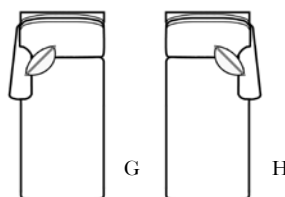

C Left Facing Sofa NS-6004-82L
D Right Facing Sofa NS-6004-82R

outside W82 D36¼ H36½
inside W73 D20
arm H26¼
seat H19¼

Also available in leather

Throw pillows are not standard on leather upholstery. Fabric pillows available.

E Left Facing Corner Sofa NS-6004-93L
F Right Facing Corner Sofa NS-6004-93R

outside W93 D36¼ H36½
inside W68½ D20
arm H26¼
seat H19¼

Curved Corner NS-6004-CC
outside W71 D36¼ H36½
inside W48 D20
seat H19¼

Options

skirt
(ADD -SK)

nailhead trim
(ADD -NT)

G Left Arm Chaise NS-6004-34L
H Right Arm Chaise NS-6004-34R

outside W34 D65 H36½
inside W25 D48¼
arm H26¼
seat H19¼

NEW!
6018 Butte Series (Tight Back)

Also available in leather

A

B

A Left Arm Chaise NS-6010-36L
B Right Arm Chaise NS-6010-36R
outside W36 D65 H36¼
inside W30 D48½
arm H26
seat H21

**NICHOLS
& STONE**
SINCE 1857