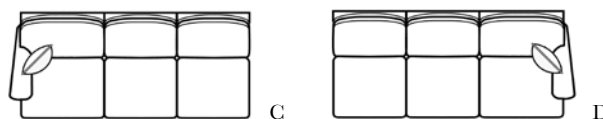

FALL 2010 MARKET INTRODUCTIONS

NICHOLS & STONE™
UPHOLSTERY & LEATHER

NEW!

6004 Rugby Sectional Series (Pillow Back)

A Left Facing Loveseat NS-6004-58L
B Right Facing Loveseat NS-6004-58R

outside W58 D36¼ H36½
inside W49 D20
arm H26¼
seat H19¼

C Left Facing Sofa NS-6004-82L
D Right Facing Sofa NS-6004-82R

outside W82 D36¼ H36½
inside W73 D20
arm H26¼
seat H19¼

Also available in leather

Throw pillows are not standard on leather upholstery. Fabric pillows available.